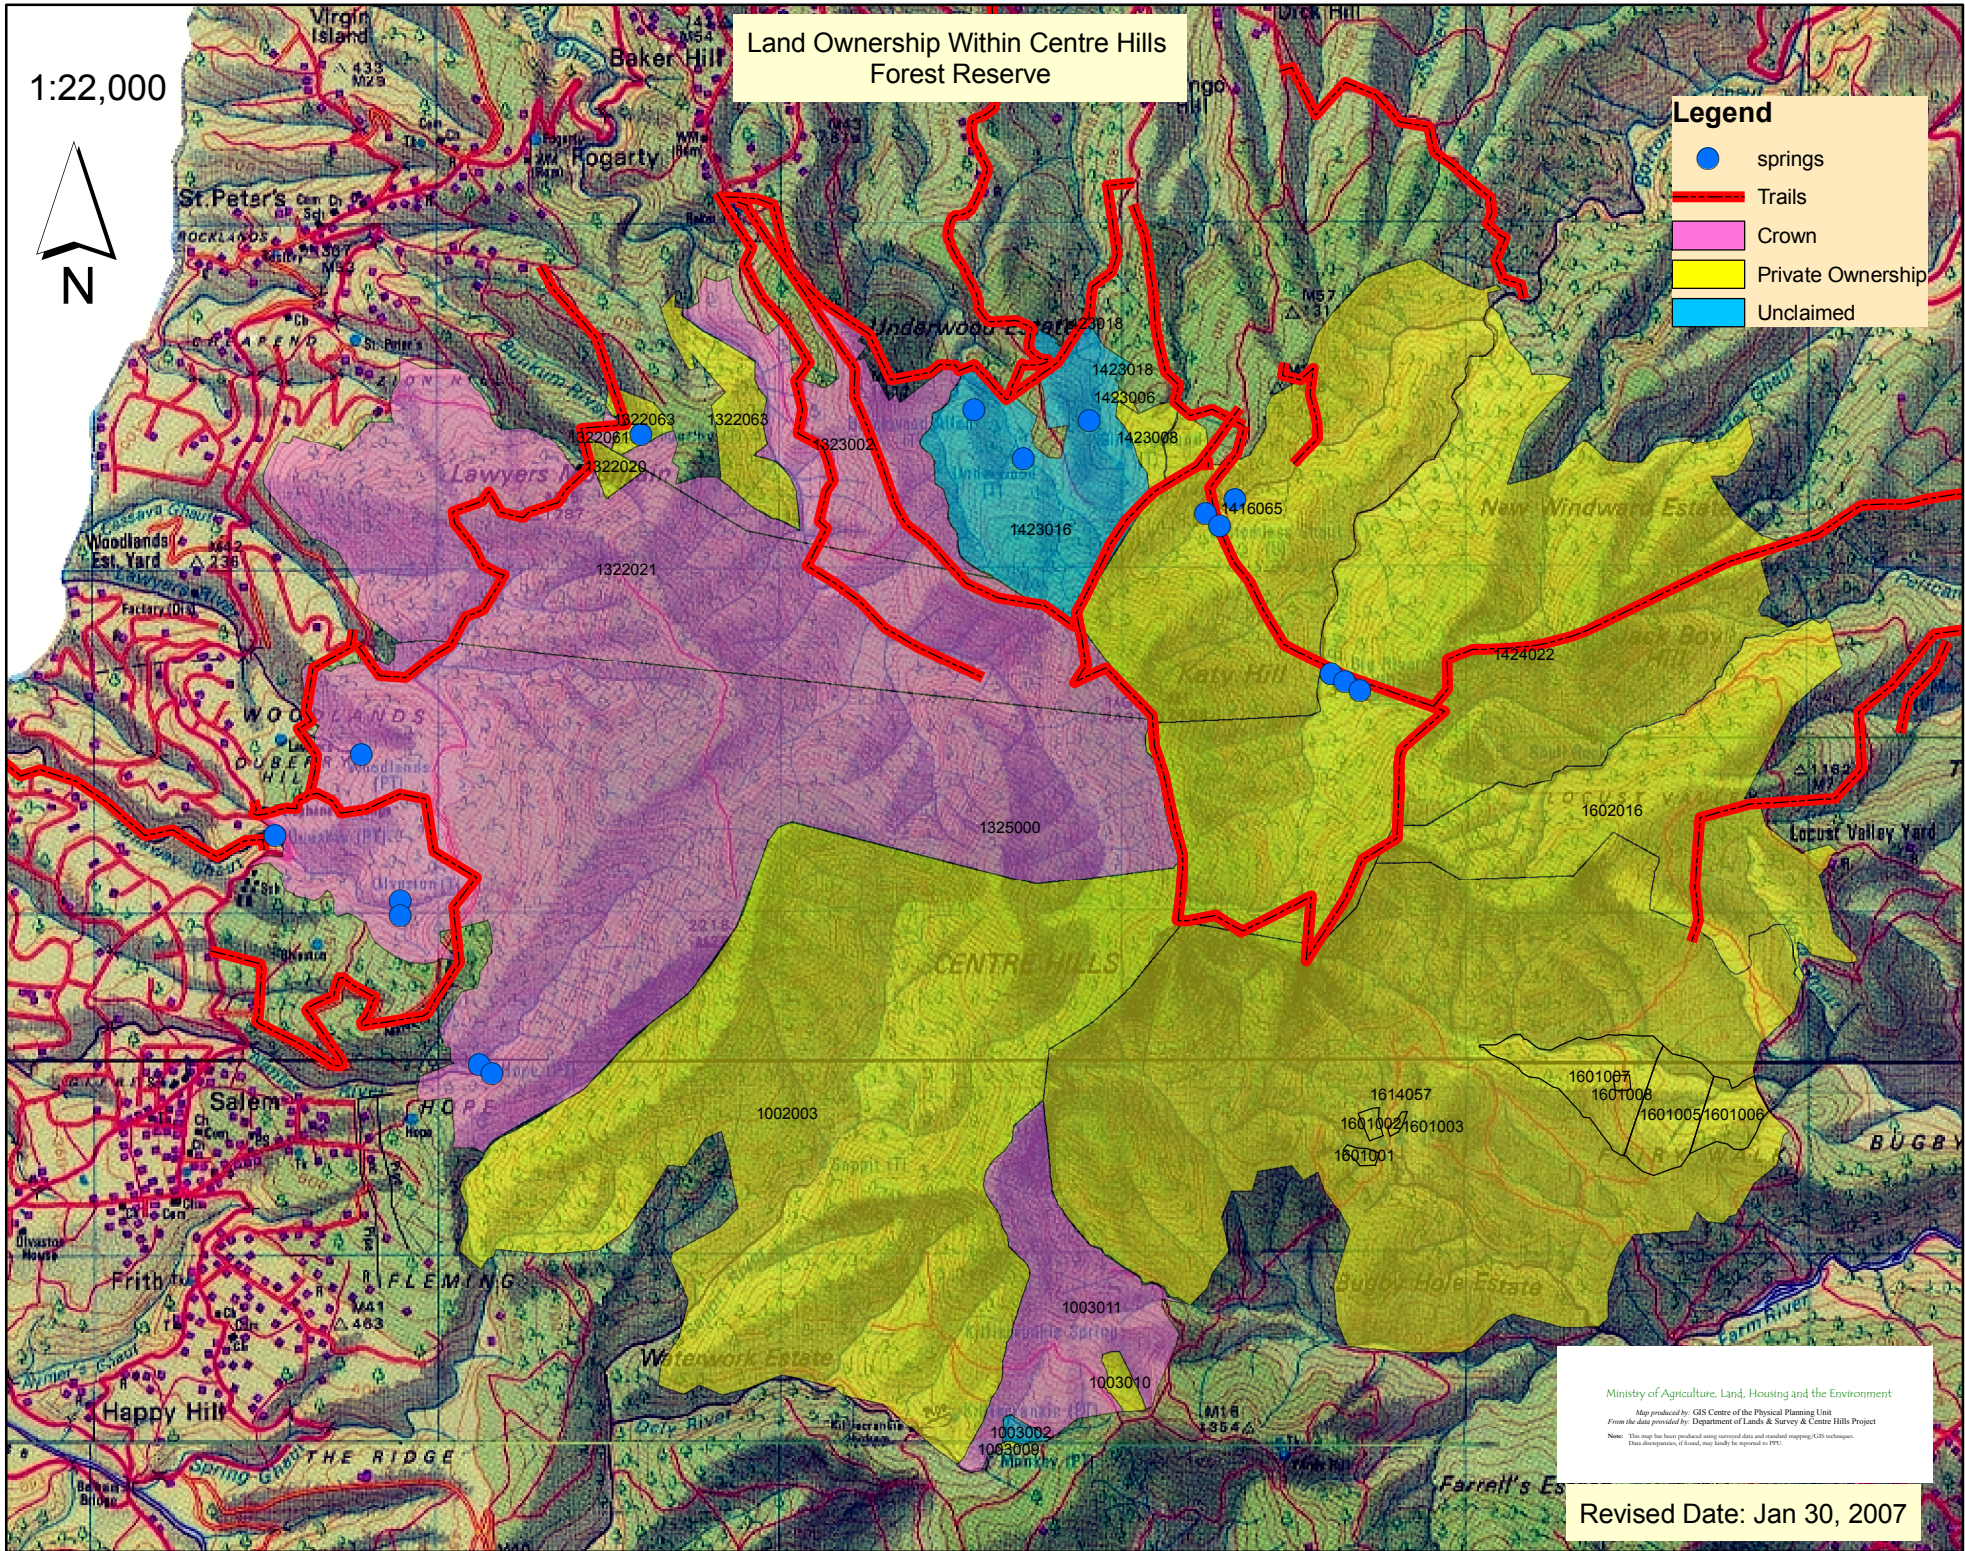

1:22,000

# Land Ownership Within Centre Hills Forest Reserve

**Legend**

- springs
- Trails
- Crown
- Private Ownership
- Unclaimed

Ministry of Agriculture, Land, Housing and the Environment  
 Map produced by: GIS Centre of the Physical Planning Unit  
 From the data provided by: Department of Lands & Survey & Centre Hills Project  
 Note: This map has been produced using surveyed data and standard mapping/GIS techniques.  
 Data discrepancies of ground truth levels is expected to occur.